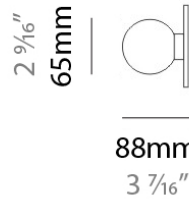

OLYMPIA SURFACE

D23036

PROJECT	_____
TYPE	_____
NOTES	_____
QUANTITY	_____
DATE	_____

GENERAL

Series: Olympia
Division: Design
Mounting Type: Surface
Mounting Location: Wall
Subcategory: Ambient

PHYSICAL

Shape: Cylinder
Length (mm): 615
Length (in): 24 ³/₁₆
Height (mm): 65
Height (in): 2 ⁹/₁₆
Extension (mm): 88
Extension (in): 3 ⁷/₁₆
Light Distribution: Omnidirectional
Weight (kg): 1.8
Weight (lbs): 4
Diffuser: Satin White Glass
Fixture Finish: GRY
Fixture Material: Metal

ELECTRICAL

Lamp Type: LED Retrofit
Input Wattage (W): 16
Bulb Included: Bulb Not Included
Total Output Wattage (W): 16 / 24
Max. Wattage Per Lamp (W): 16 / 24
Dimming: Non-Dimmable
Driver Included: Yes
Driver Location: Integrated
Input Voltage (V): 120 - 277
Output Voltage (V): 24

LED

Color Temperature (°K): 3000
CRI: >80 CRI
Lamp Life (hrs): 50000

OPTICAL

RATINGS AND CERTIFICATIONS

Certified By: CSA Certified to UL and CSA Standards
IP rating: IP20