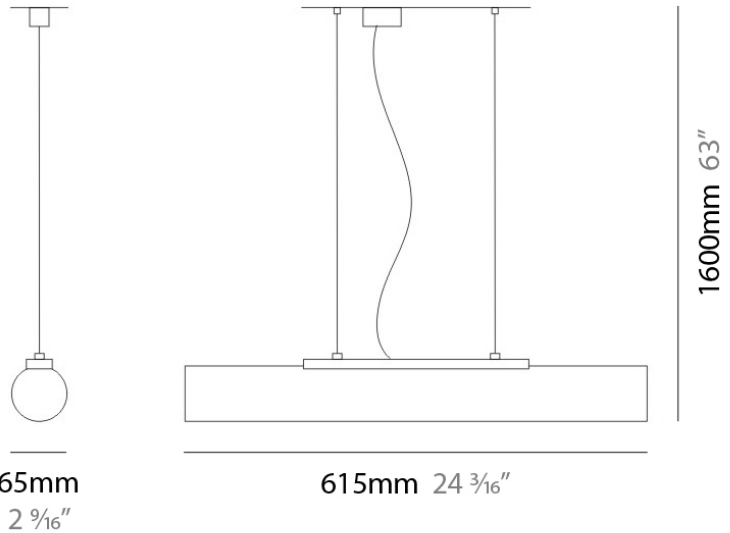

OLYMPIA SUSPENSION

D21024

PROJECT _____

TYPE _____

NOTES _____

QUANTITY _____

DATE _____

GENERAL

Series: Olympia

Division: Design

Mounting Type: Suspension

Mounting Location: Ceiling

Subcategory: Ambient

PHYSICAL

Shape: Cylinder

Length (mm): 615

Length (in): 24 ³/₁₆

Width (mm): 65

Width (in): 2 ⁹/₁₆

Max. Overall Height (mm): 1600

Max. Overall Height (in): 63

Light Distribution: Omnidirectional

Weight (kg): 2.3

Weight (lbs): 5

Diffuser: Satin White Glass

Fixture Finish: Light Gray

Fixture Material: Metal

ELECTRICAL

Number of Lamps: 1

Lamp Type: T5 Fluorescent

Bulb Included: Bulb Not Included

Total Output Wattage (W): 24

Max. Wattage Per Lamp (W): 24

Lamp Base: G5

Dimming: Non-Dimmable

Driver Included: Yes

Input Voltage (V): 120

LED

OPTICAL

RATINGS AND CERTIFICATIONS

Certified By: CSA Certified to UL and CSA Standards

IP rating: IP20